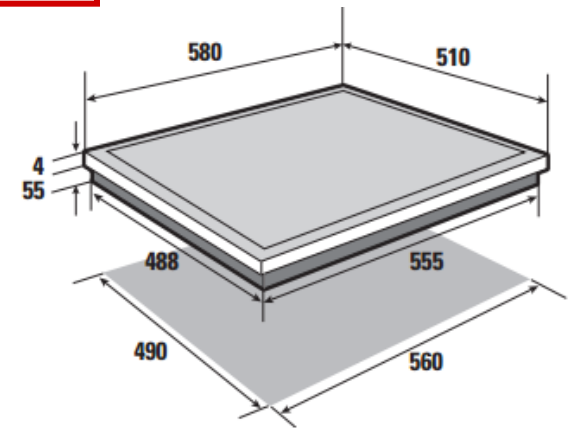

Cooking zones descriptions

- Position of heating element:
- Dimension of heating element:
- Max power of heating element:

Zone 1

Front left
18cm
2.8kW

Zone 2

Rear left
16cm
2kW

Zone 3

Right
28cm
3.6kW

60CM 3 ZONE INDUCTION HOB BPI6314B

Brandt

Whatever today brings.

ELECTRICAL CONNECTIONS

Electric Connections

- Total power (W): 7200
- Current (A): 32
- Voltage (V): 220 -240
- Frequency (Hz): 50 / 60Hz
- Length of electrical supply cord (cm): 130
- Type of plug: Without

DIMENSIONS

- Dimension of overall product (mm): H59 x W580 x D510
- Built in dimensions: H55 x W560 x D488
- Net weight (kg):
- Gross weight (kg):