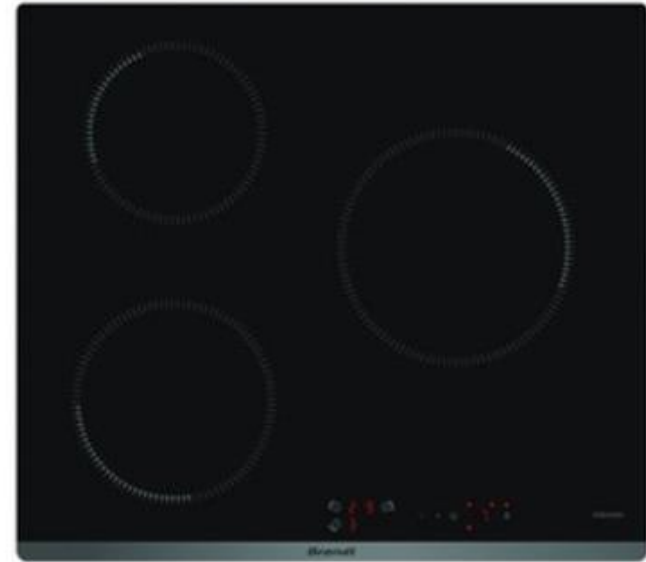

60CM 3 ZONE INDUCTION HOB BPI6314B

Brandt

Whatever today brings.

SPECIFICATIONS

Structure

- Vitroceramic glass
- 60cm
- 3 cooking zones
- Touch sensitive controls
- Can be flush integrated

Features

- Pack 10 safety features
- Cooking positions: 10 + P
- 3 timers 1 to 99 minutes

Cooking zones descriptions

- Position of heating element:
- Dimension of heating element:
- Max power of heating element:

Zone 1

Front left
18cm
2.8kW

Zone 2

Rear left
16cm
2kW

Zone 3

Right
28cm
3.6kW

60CM 3 ZONE INDUCTION HOB BPI6314B

Brandt

Whatever today brings.

ELECTRICAL CONNECTIONS

Electric Connections

- Total power (W): 7200
- Current (A): 32
- Voltage (V): 220 -240
- Frequency (Hz): 50 / 60Hz
- Length of electrical supply cord (cm): 130
- Type of plug: Without

DIMENSIONS

- Dimension of overall product (mm): H59 x W580 x D510
- Built in dimensions: H55 x W560 x D488
- Net weight (kg):
- Gross weight (kg):